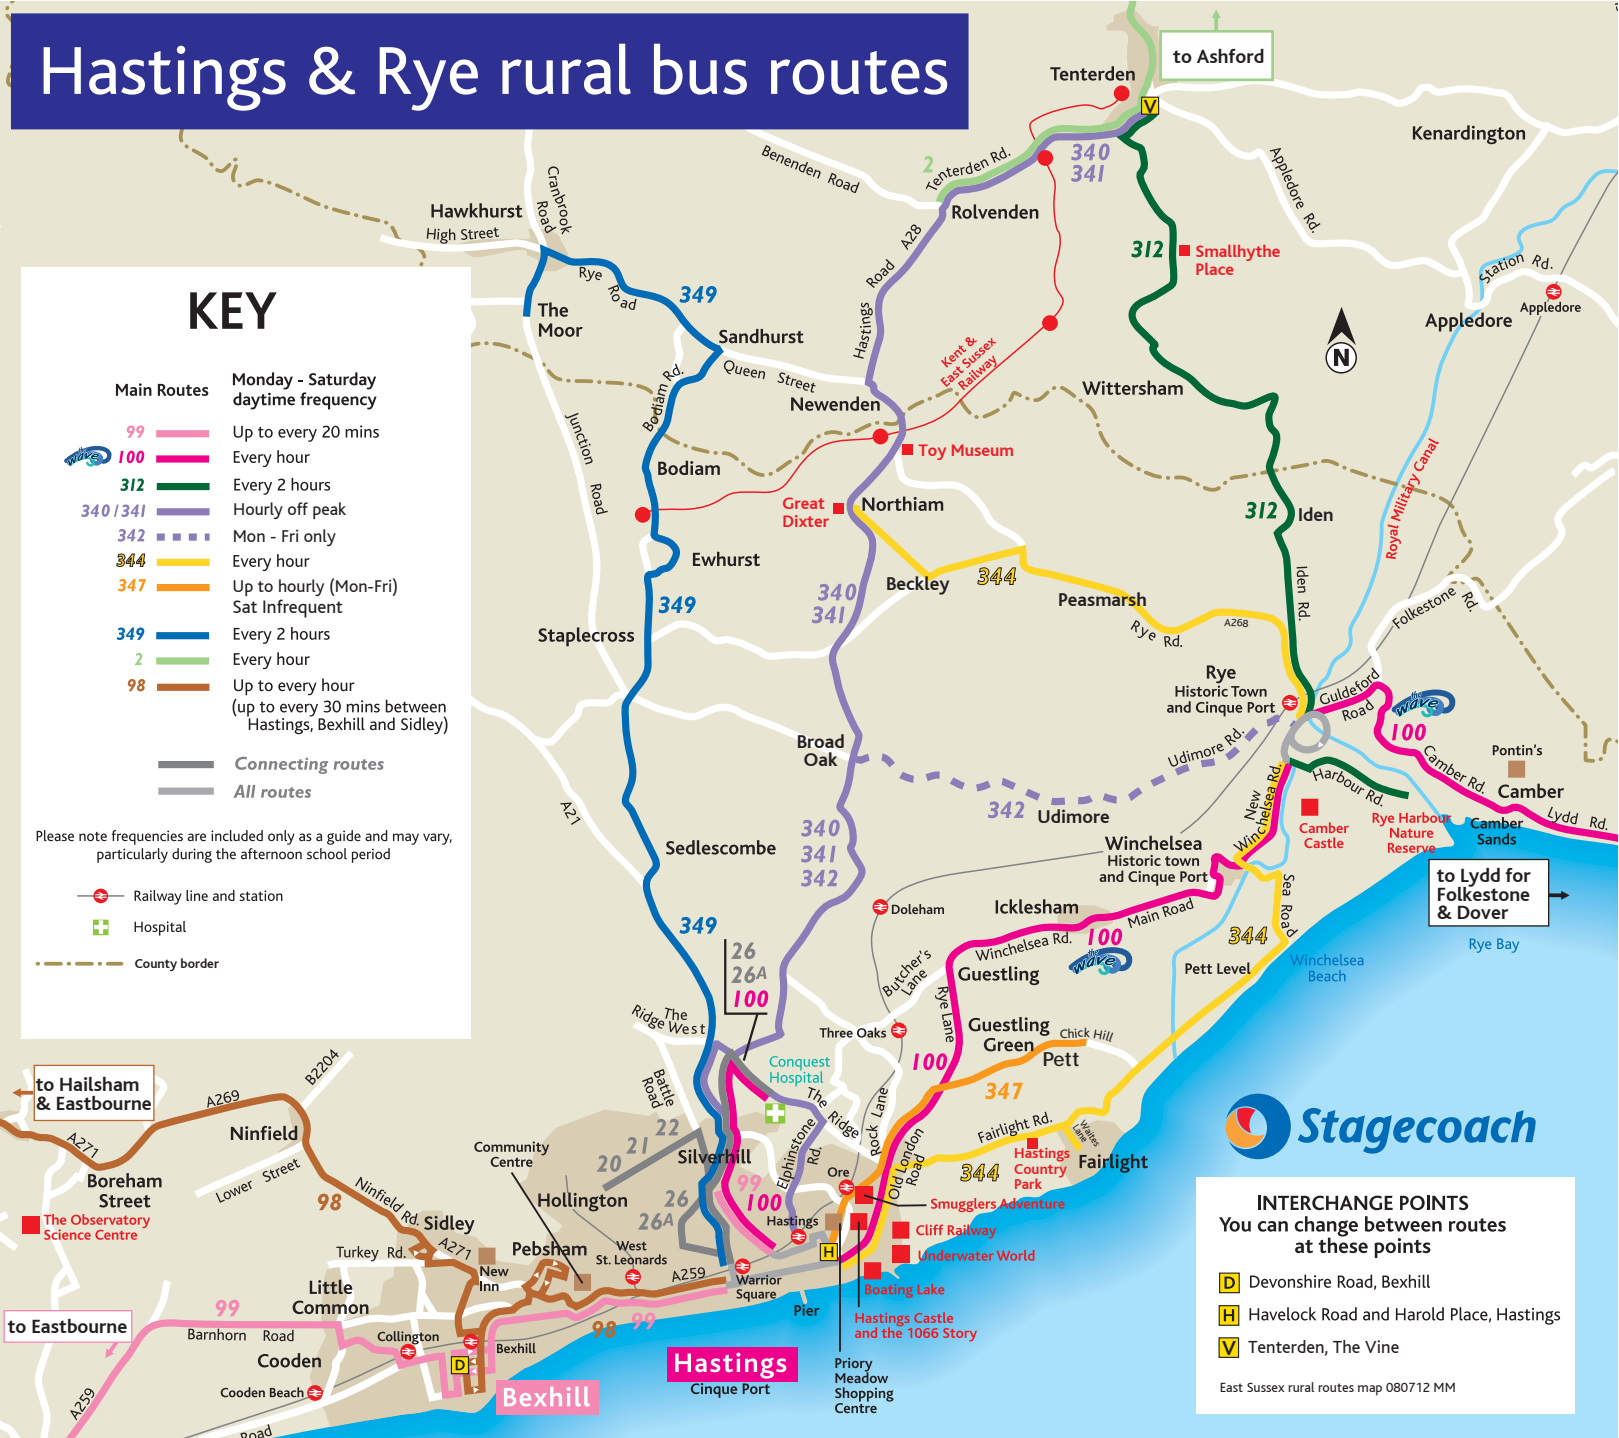

Hastings & Rye rural bus routes

KEY

Main Routes	Monday - Saturday daytime frequency
99	Up to every 20 mins
100	Every hour
312	Every 2 hours
340/341	Hourly off peak
342	Mon - Fri only
344	Every hour
347	Up to hourly (Mon-Fri) Sat Infrequent
349	Every 2 hours
2	Every hour
98	Up to every hour (up to every 30 mins between Hastings, Bexhill and Sidley)
	Connecting routes
	All routes

Please note frequencies are included only as a guide and may vary, particularly during the afternoon school period

Railway line and station

Hospital

County border

INTERCHANGE POINTS
You can change between routes at these points

- D** Devonshire Road, Bexhill
- H** Havelock Road and Harold Place, Hastings
- V** Tenterden, The Vine

East Sussex rural routes map 080712 MM